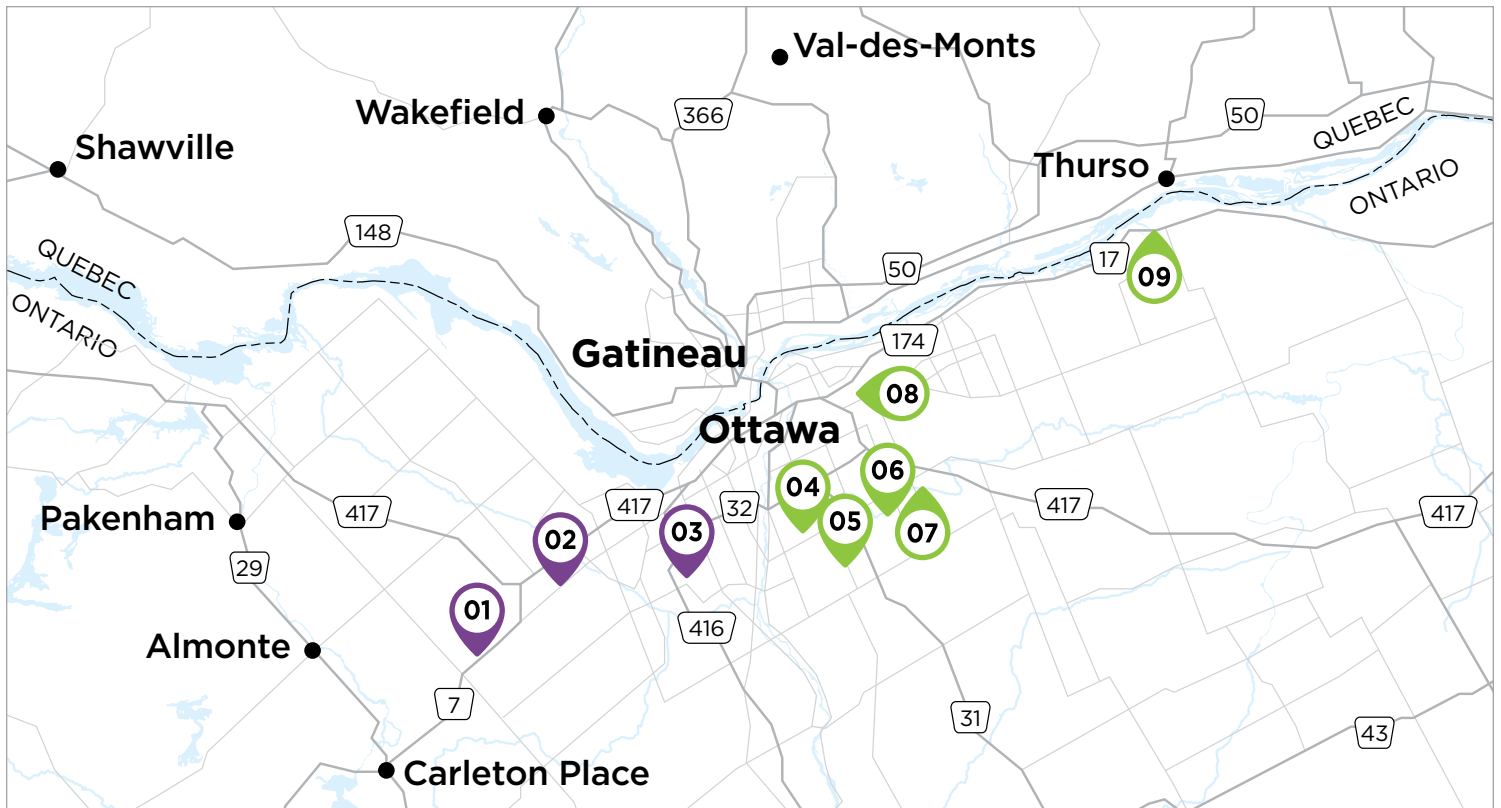

# 9-Hole League

## 2026 Calendar of Play & Map

**01 The Canadian Golf & Country Club**  
7800, Golf Club Way, Ashton  
613-253-3290 • [canadiangolfclub.com](http://canadiangolfclub.com)

**02 Amberwood Village Golf**  
54 Springbrook Dr, Stittsville  
613-836-2581 • [amberwood.ca](http://amberwood.ca)